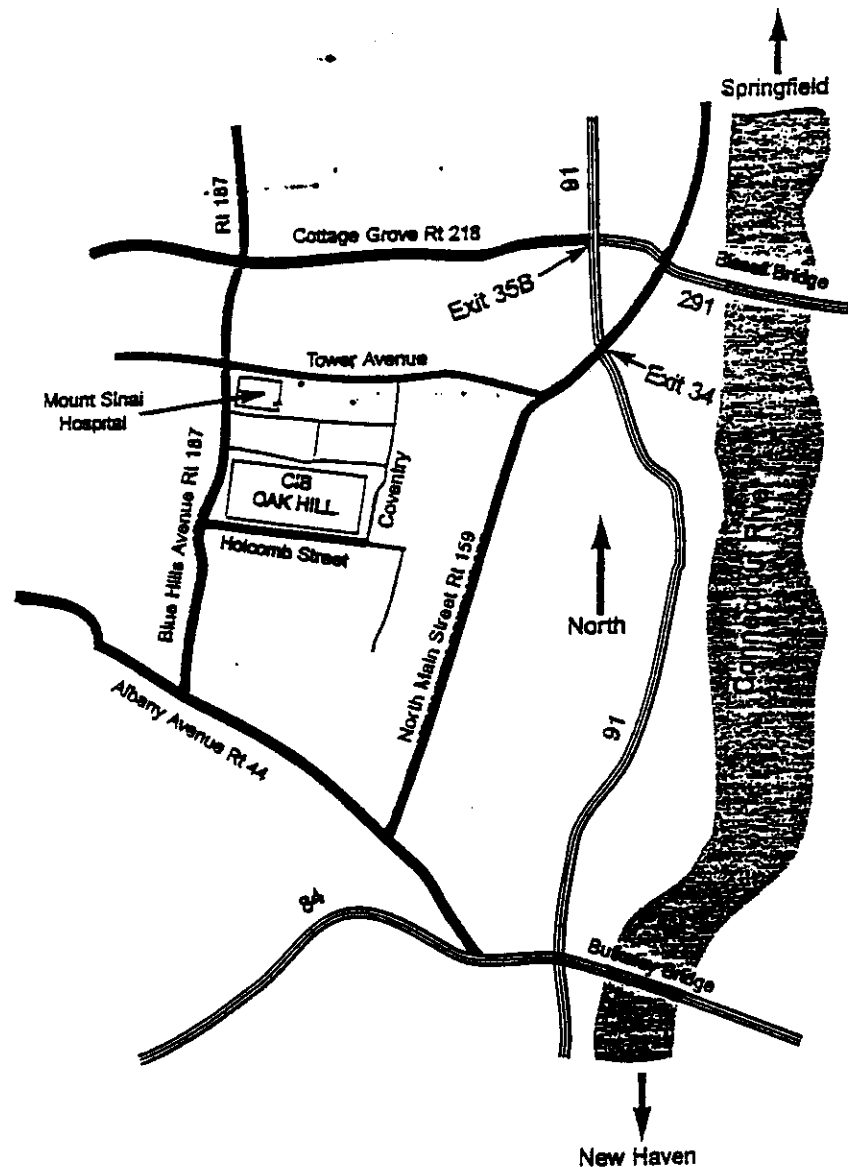

Entrance from Blue Hills Avenue

Follow directional signs to the Connecticut Institute for the Blind (aka Oak Hill School). The entrance gate falls between Branford and Holcomb Streets. Proceed through the gate and up the hill. The parking lot for the Auditorium is on your right. For further direction call (860)769-6051.

91 North

Exit 35 B - keep left on exit. Turn left onto Cottage Grove Road (Rt 218), follow to intersection of Blue Hills Avenue (Rt 187). Turn left onto Blue Hills Avenue; follow to 4th light (Holcomb Street); turn left onto Holcomb Street; main gate is 2nd driveway on left.

84 East

to 91 North follow directions above

91 South

Exit 35 B - turn right on exit. Turn right onto Cottage Grove Road (Rt 218), follow to intersection of Blue Hills Avenue (Rt 187). Turn left onto Blue Hills Avenue; follow to 4th light (Holcomb Street); turn left onto Holcomb Street; main gate is 2nd driveway on left.

84 West

(from East of Vernon)

Exit right onto 291. Follow to Rt 218, at light turn left onto Cottage Grove Road (Rt 218), follow to intersection of Blue Hills Avenue (Rt 187). Turn left onto Blue Hills Avenue; follow to 4th light (Holcomb Street); turn left onto Holcomb Street; main gate is 2nd driveway on left.